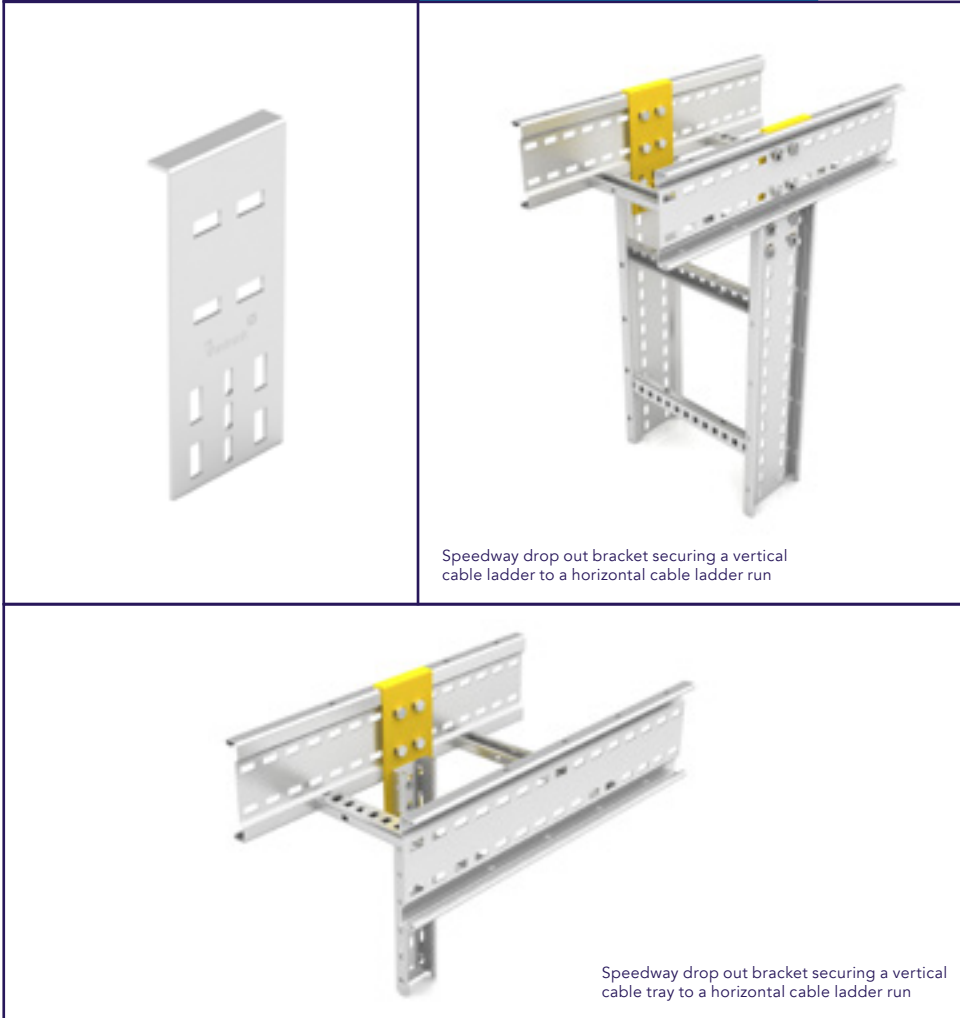

Drop Out Bracket

The Speedway Drop Out Bracket (DOB) facilitates connection of vertical ladder to horizontal ladder, allowing on-site use to form vertical tee connections.

Additional slots in the Drop Out Bracket allow secondary tray and other items to be attached to the cable ladder.

Accessory Type: DOB

Part Number: SW△-DOB○

△ = Select a System Type ○ = Select a Finish & Material

Finishes & Materials:

Supplied with:

Lengths

Cable Ladder

Fittings

Cable Tray

Couplers

Accessories

Steel Framing

Supports

Mounting Frame

Covers

Fixings