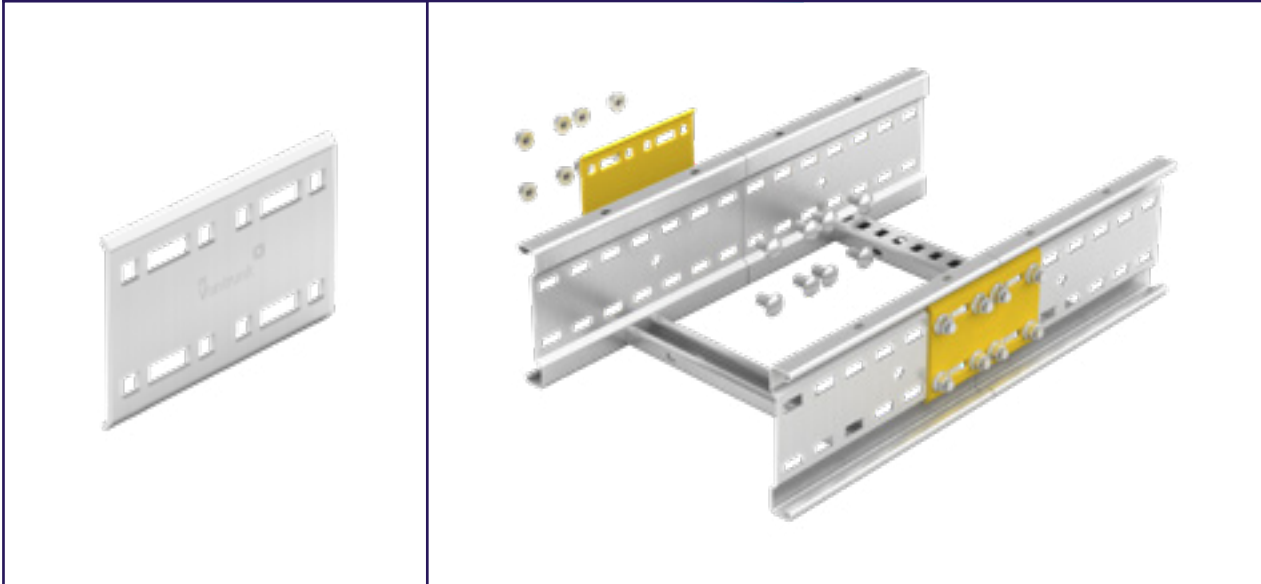

SW6 Straight Coupler

Coupler Type: SW6-CS

Part Number: SW6-CS-○

○ = Select a Finish & Material

Finishes & Materials:

Supplied with:

FIXING SETS x8

Not Required:

Showing assembly detail onto ladder. Supplied with 8 fixings per coupler