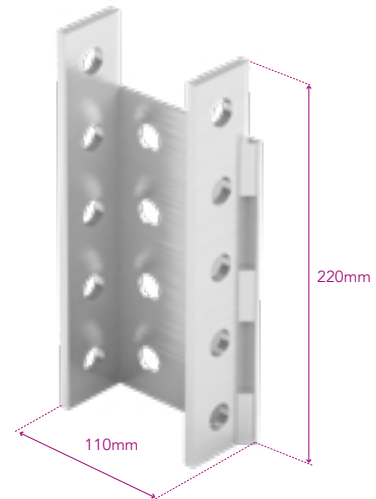

Starter Brackets

5 Hole Straight Bar

Part No. GA 325AY10-GA

Part No. SS 325AY10-SS

Right Angle Starter Bracket

Part No. GA 325AB12-GA

Part No. SS 325AB12-SS

Deep Single Starter Bracket

Part No. GA 325AW05-GA

Part No. SS 325AW05-SS

Back to Back Starter Bracket

Part No. GA 325AW06-GA

Part No. SS 325AW06-SS