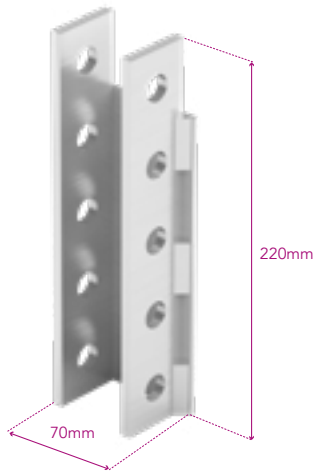

Starter Brackets

5 Hole Straight Bar

Part No. GA 325AY10-GA

Part No. SS 325AY10-SS

Right Angle Starter Bracket

Part No. GA 325AB12-GA

Part No. SS 325AB12-SS

Deep Single Starter Bracket

Part No. GA 325AW05-GA

Part No. SS 325AW05-SS

Back to Back Starter Bracket

Part No. GA 325AW06-GA

Part No. SS 325AW06-SS